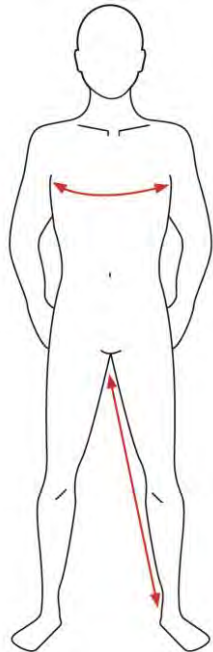

UVP ~~70,00~~

ab 8 Stück: 59,95
ab 16 Stück: 56,95

Performance Cap

Unisex

- Regular Fit
- Schnell trocknend
- Material: 96% recycled Polyester
- Größe: OSFA

						
Weiß COL100	Schwarz COL900	Navy COL508	Rot COL400	Royal COL502	Grau COL700	
IQ2907 White	IM9184 Black	IM9185 Team Navy	IM9187 Team Colleg Red	IM9220 Team Royal Blue	IM9186 Grey Three	

~~UVP 20,00~~

ab 8 Stück: 19,95
ab 24 Stück: 16,95

TEAMKOLLEKTION

Passform

MEN'S SIZE CHART - TOPS

	XS	S	M	L	XL	2XL
Chest	31 - 33"	34 - 37"	37 - 40"	40 - 44"	44 - 48"	48 - 52"
Hip	32 - 34"	35 - 37"	37 - 40"	40 - 44"	44 - 48"	48 - 51"
EU	46"	48"	50"	52"	54"	56"

WOMEN'S SIZE CHART - TOPS

	XS	S	M	L	XL
Chest	30 - 32"	33 - 35"	36 - 37"	38 - 40"	41 - 43"
Hip	34 - 36"	37 - 38"	39 - 41"	42 - 43"	44 - 46"
UK	6 - 8	8 - 10	10 - 12	12 - 14	16 - 18
EU	34	36	38	40	42
France	36	38	40	42	44
Italy	40	42	44	46	48